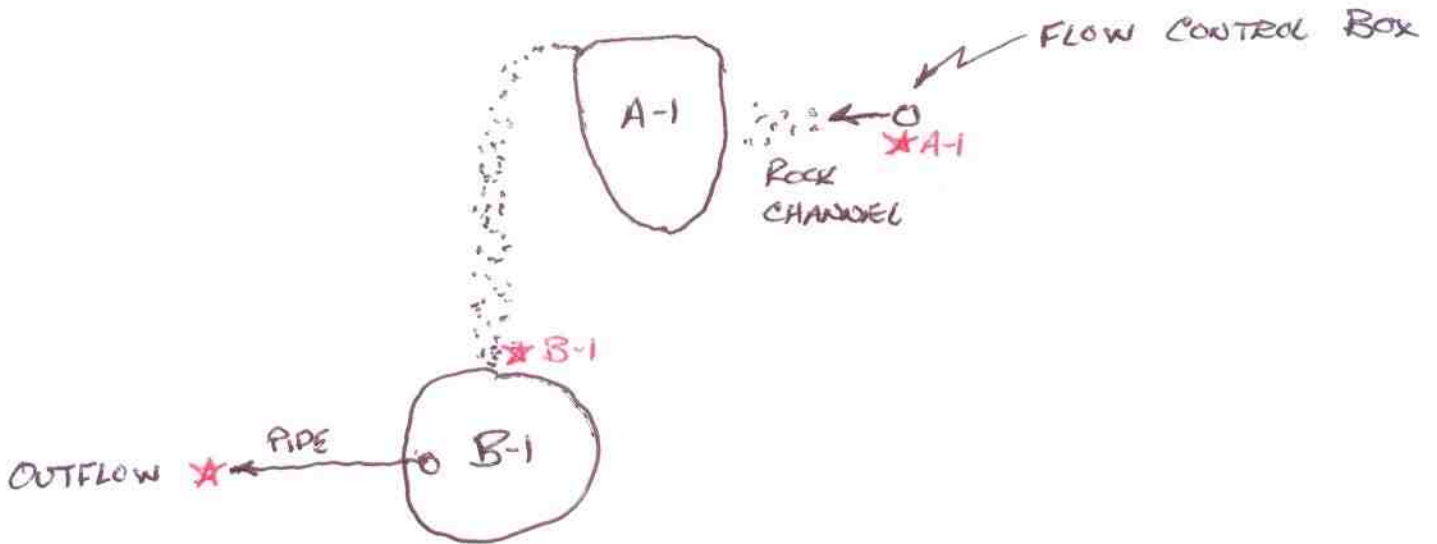

GLADE RUN

★ SAMPLE POINT

N 39° 52' 4.8"
W 79° 33' 35.3"

GREEN IRON GATE ON DIRT ROAD NEAR
MIDDLE RIDGE ROAD ON KENTUCK ROAD

GLADE RUN

★ SAMPLE POINT

N 39° 52' 4.8"
W 79° 33' 35.3"

GREEN IRON GATE ON DIRT ROAD NEAR
MIDDLE RIDGE ROAD ON KENTUCK ROAD