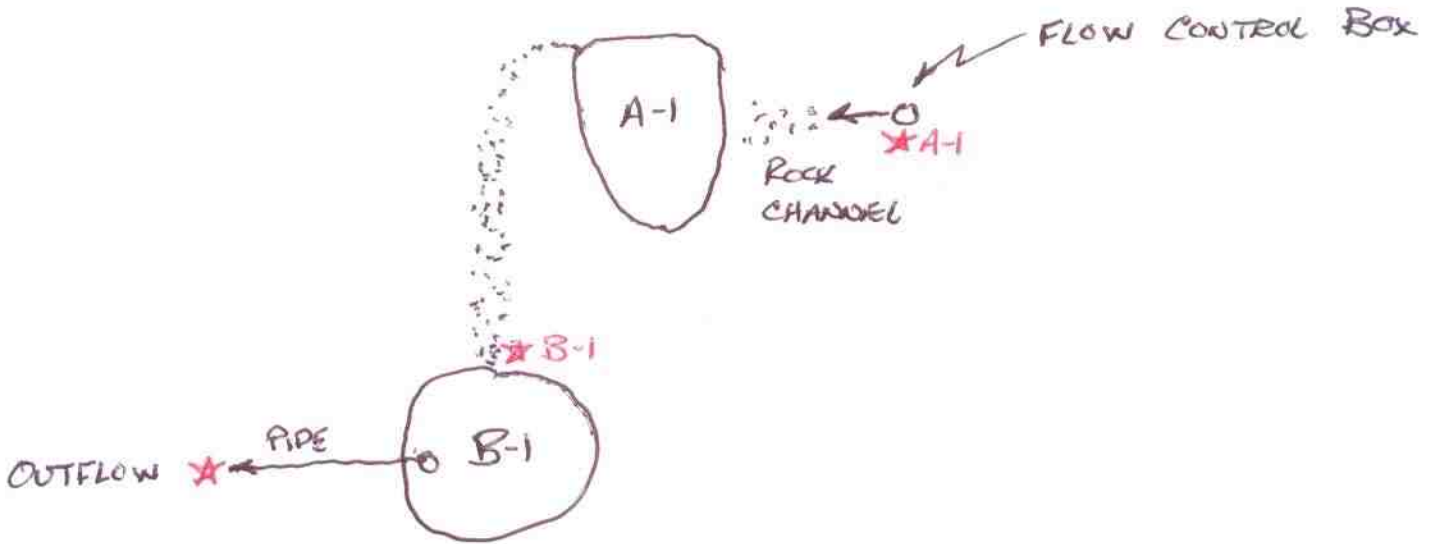

GLADE RUN

★ SAMPLE POINT

N 39° 52' 4.8"
W 79° 33' 35.3"

GREEN IRON GATE ON DIRT ROAD NEAR
MIDDLE RIDGE ROAD ON KENTUCK ROAD

GLADE RUN

★ SAMPLE POINT

N 39° 52' 4.8"
W 79° 33' 35.3"

GREEN IRON GATE ON DIRT ROAD NEAR
MIDDLE RIDGE ROAD ON KENTUCK ROAD