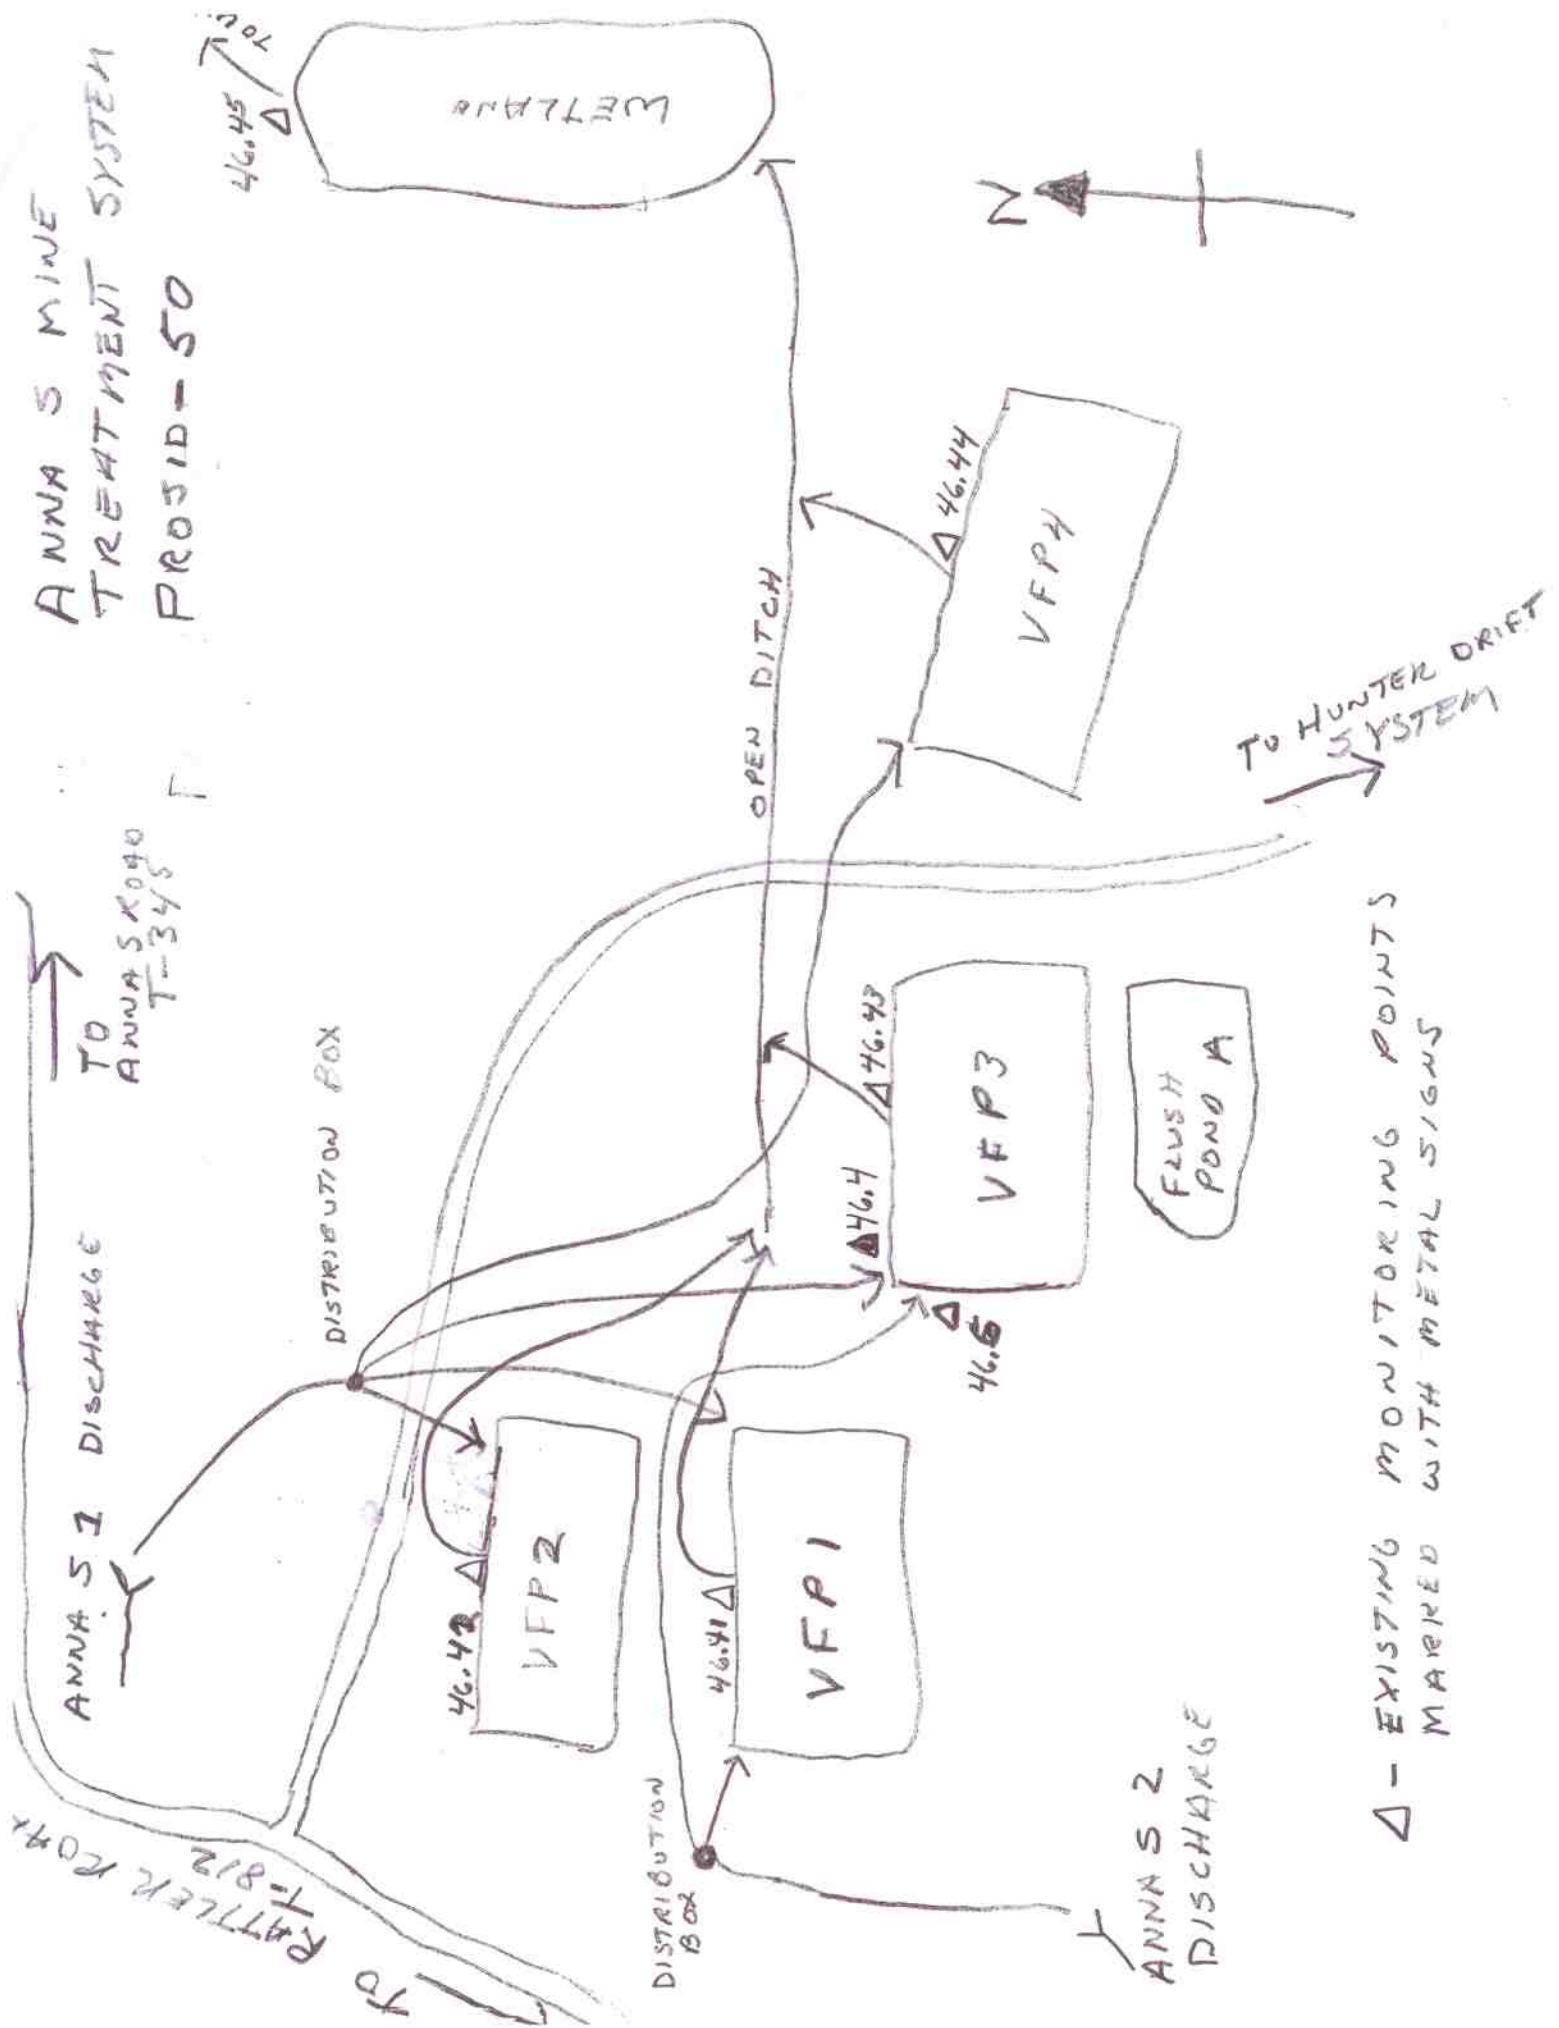

ANNA 5 MINE  
TREATMENT SYSTEM  
PROSID-50

△ - EXISTING MONITORING POINTS  
MARKED WITH METAL SIGNS